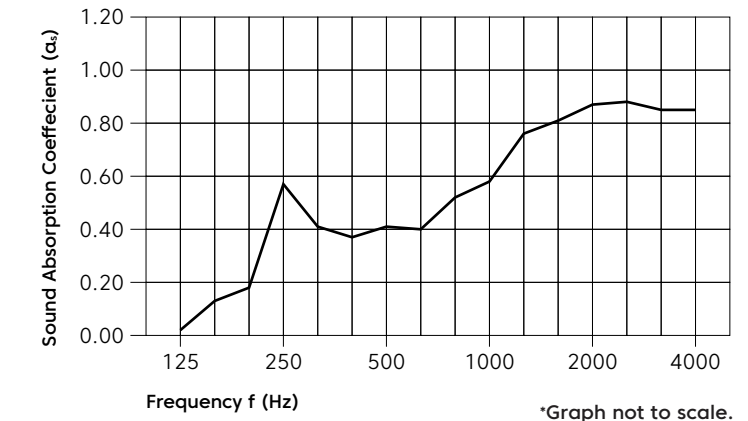

Product Detail

Application	Wall
Composition	100% polyester
Material	FilaSorb™
Recycled content	60% min
Dimensions	1200 x 2780mm Custom size available upon request
Thickness	24mm +/- 10%

Guarantees

Warranty against defects	20 years*
Color fastness warranty	20 years*

*conditions apply

QuickShip

QuickShip Standard (Made to Order)

Our standard made to order products have an approx. **2–3 week** lead time from payment and order confirmation.

Technical Data

Fire rating	AS/ISO 9705.1, Group 1 ASTM E84-17a, Class A EN 13501-1: 2019, B-s1, d0
Indoor air quality	SCS-EC10.3-2014 v4.0 meeting standard CDPH/EHLB Standard Method v.1.2-2017, $\leq 0.5\text{mg}/\text{m}^3$
Color fastness	ISO 105-B02, 6-7

Sustainability

Made from 60% min. recycled content

Red List Free Declare Label (3rd Party Verified)

Generated using 40% solar energy

Recyclable at end-of-life

Total VOC's less than $0.5\text{mg}/\text{m}^3$ (3rd Party Verified)

Phenol & formaldehyde free

Declare.

Acoustic Performance

Test method	ISO 354-2006
Results	NRC 0.60 (no air gap)

Frequency (Hz)	125	250	500	1000	2000	4000	NRC
α_s	0.02	0.57	0.41	0.58	0.87	0.85	0.60